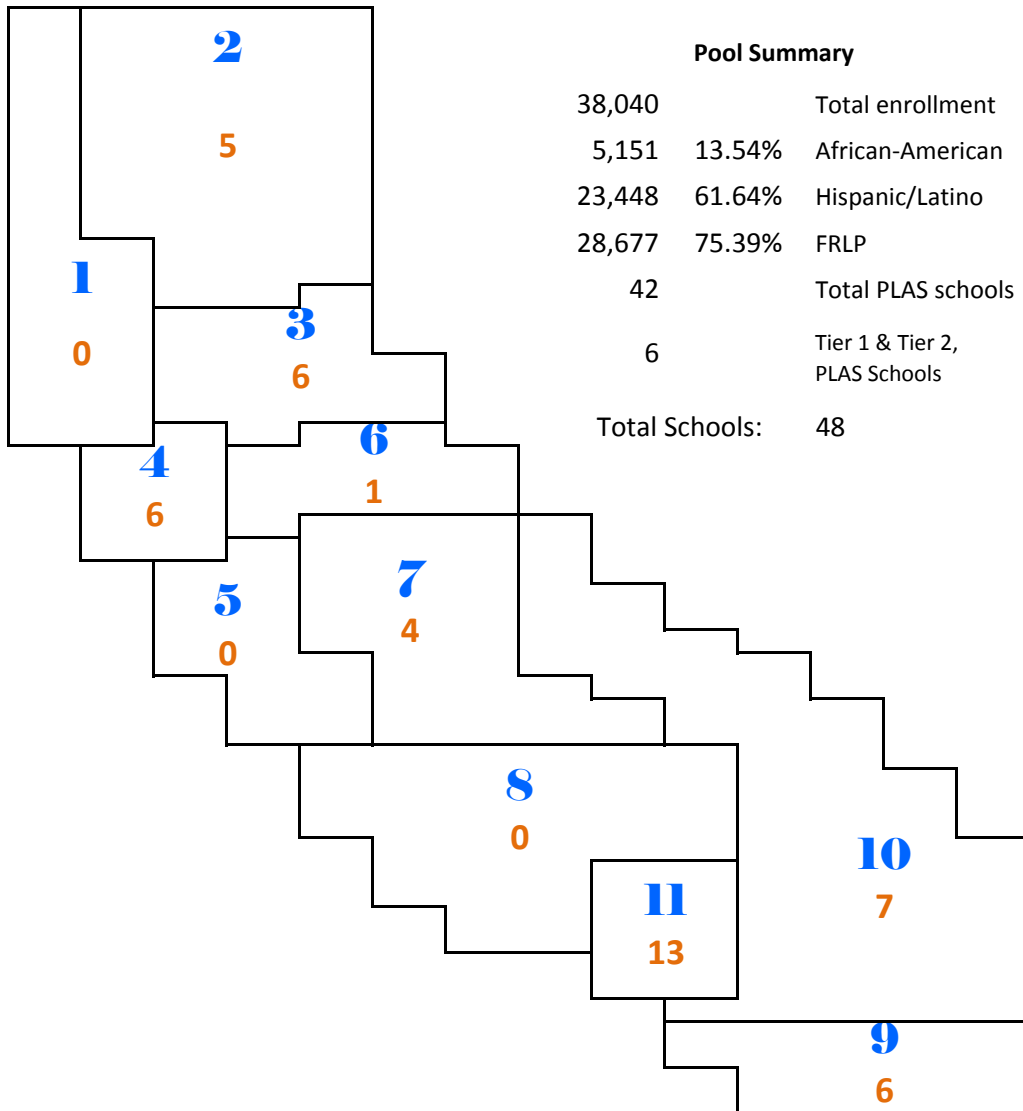

Major Counties by Region

- 1** Del Norte, Humboldt, Lake, Mendocino & Sonoma
- 2** Butte, Glen, Lassen, Modoc, Plumas, Shasta, Siskiyou, Tehama & Trinity
- 3** Alpine, Colusa, El Dorado, Nevada, Placer, Sacramento, Sierra, Sutter, Yolo & Yuba
- 4** Alameda, Contra Costa, Marin, Napa, San Francisco, San Mateo & Solano
- 5** Monterey, San Benito, Santa Clara & Santa Cruz
- 6** Amador, Calaveras, San Joaquin, Stanislaus & Tuolumne
- 7** Kings, Madera, Merced, Mariposa & Tulare
- 8** Kern, San Luis Obispo, Santa Barbara, Ventura
- 9** Imperial, Orange & San Diego
- 10** Inyo, Mono, Riverside & San Bernardino
- 11** Los Angeles

Note: **Orange numbers** indicate number of schools in region